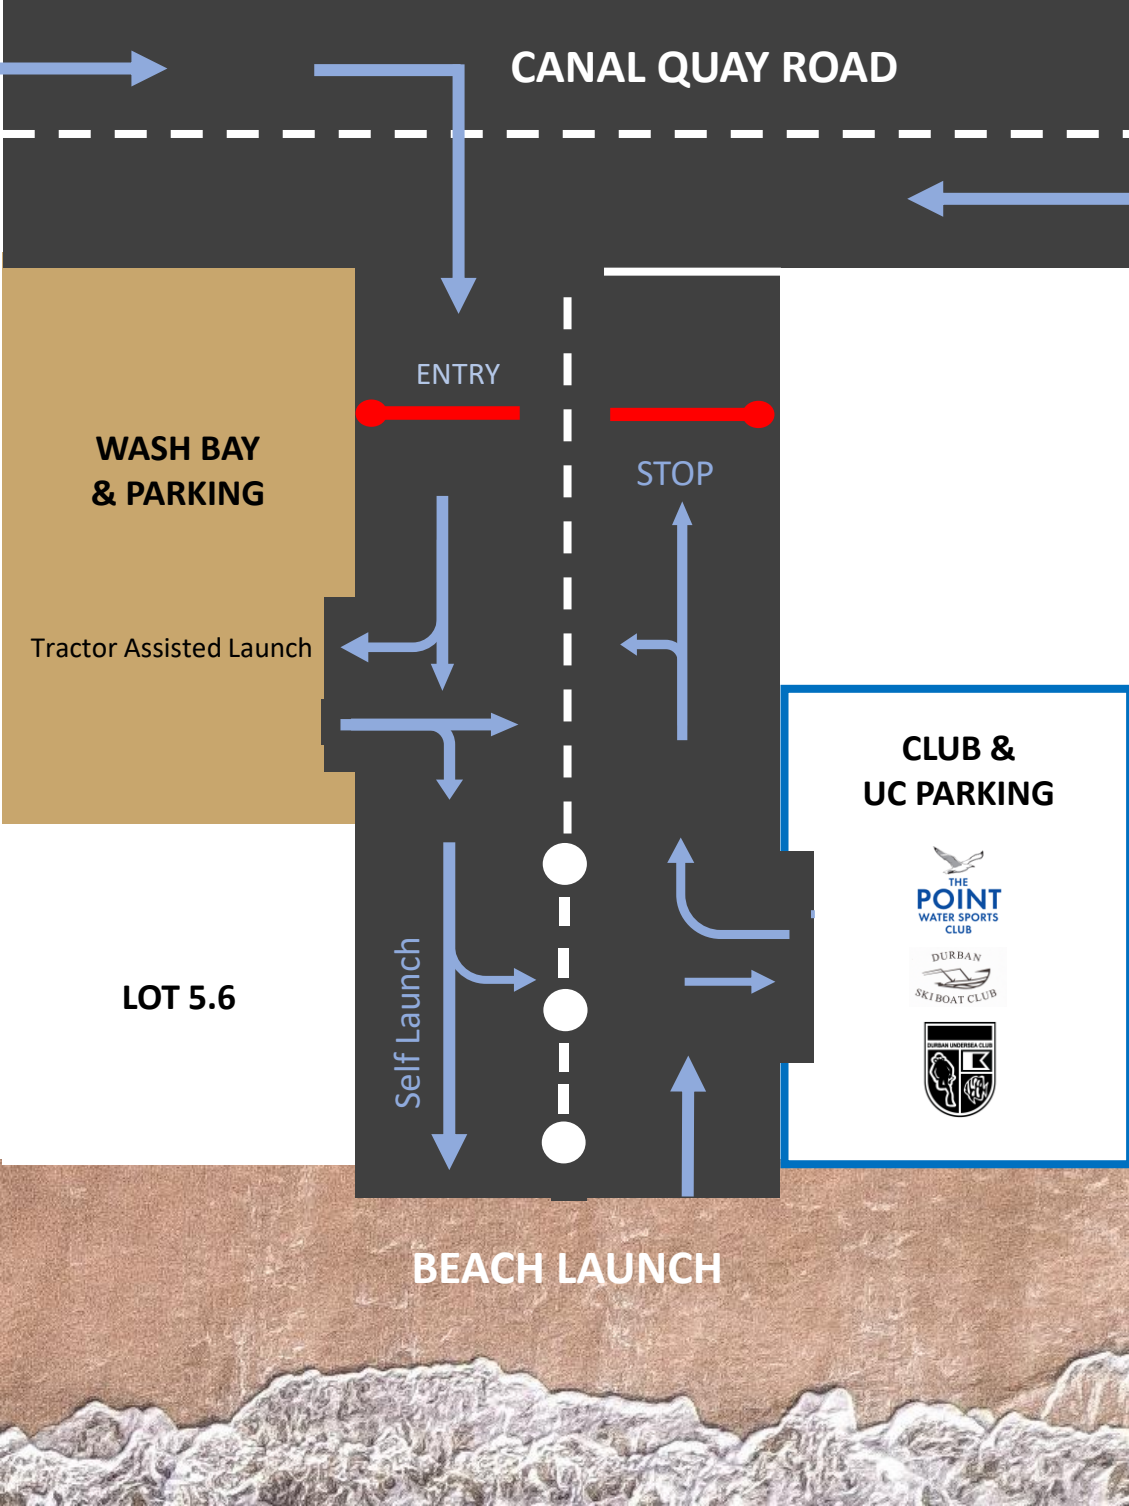

# CANAL QUAY ROAD

ENTRY

STOP

WASH BAY  
& PARKING

Tractor Assisted Launch

LOT 5.6

Self Launch

CLUB &  
UC PARKING

BEACH LAUNCH